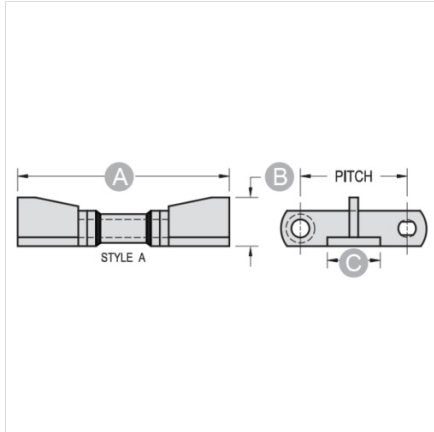

Mac Chain Co. Ltd.

800-663-0072
[UNITED STATES]

800-663-0072
[WESTERN CANADA]

877-833-1653
[EASTERN CANADA]

LOG CRADLES WR132XHD-A

ATTACHMENTS > Chain and Attachments

Industry: Forest Products

NOTE: All dimensions shown in inches unless noted otherwise. A and B dimensions can easily be altered to meet requirements. Specify A and B dimensions when inquiring.

Part Number	Average Pitch	A	B	C
Log Cradles WR132XHD-A	6.050	11 1/4	3	3

Questions about ordering? Call us!

WE'RE HERE TO HELP!

www.macchain.com
ussales@macchain.com