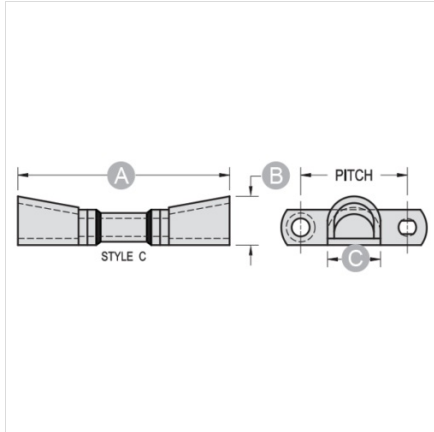

Mac Chain Co. Ltd.

800-663-0072
[UNITED STATES]

800-663-0072
[WESTERN CANADA]

877-833-1653
[EASTERN CANADA]

LOG CRADLES WR132XHD-C

ATTACHMENTS > Chain and Attachments

Industry: Forest Products

NOTE: All dimensions shown in inches unless noted otherwise. A and B dimensions can easily be altered to meet requirements. Specify A and B dimensions when inquiring.

Part Number	Average Pitch	A	B	C
Log Cradles WR132XHD-C	6.050	11 1/2	2 3/4	3 1/2

Questions about ordering? Call us!

WE'RE HERE TO HELP!

www.macchain.com
ussales@macchain.com