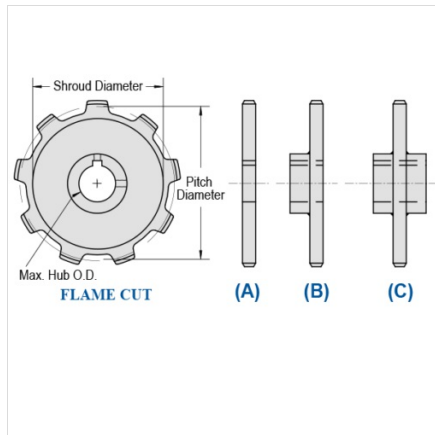

Mac Chain Co. Ltd.

800-663-0072
[UNITED STATES]

800-663-0072
[WESTERN CANADA]

877-833-1653
[EASTERN CANADA]

M662-12

PINTLE CHAIN SPROCKETS > M662 Sprocket

Part Number	Number of Teeth	Pin Style	Pitch Diameter	Shroud Diameter	Tooth Face
M662-12	12	A,B,C	6.43	5.41	3/4