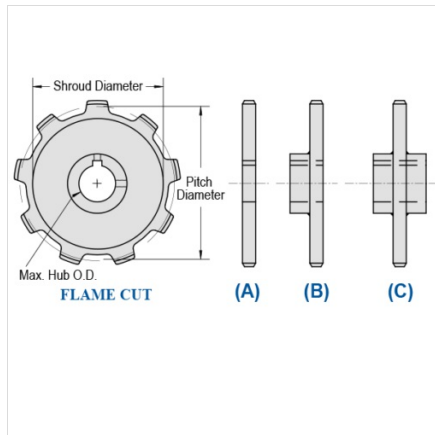

Mac Chain Co. Ltd.

800-663-0072
[UNITED STATES]

800-663-0072
[WESTERN CANADA]

877-833-1653
[EASTERN CANADA]

M662-14

PINTLE CHAIN SPROCKETS > M662 Sprocket

Part Number	Number of Teeth	Pin Style	Pitch Diameter	Shroud Diameter	Tooth Face
M662-14	14	A,B,C	7.48	6.49	3/4