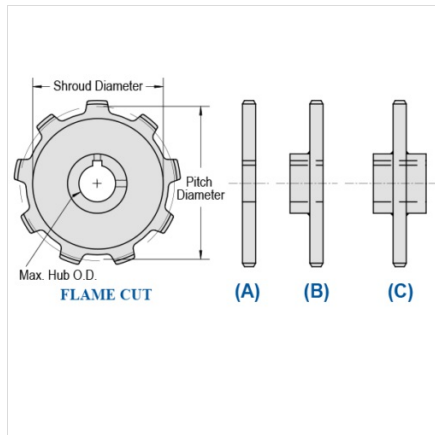

Mac Chain Co. Ltd.

800-663-0072
[UNITED STATES]

800-663-0072
[WESTERN CANADA]

877-833-1653
[EASTERN CANADA]

M662-15

PINTLE CHAIN SPROCKETS > M662 Sprocket

Part Number	Number of Teeth	Pin Style	Pitch Diameter	Shroud Diameter	Tooth Face
M662-15	15	A,B,C	8.00	7.03	3/4