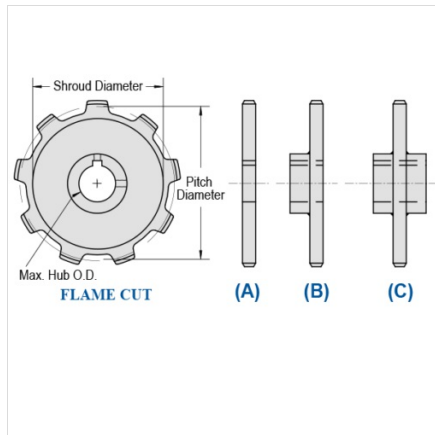

Mac Chain Co. Ltd.

800-663-0072
[UNITED STATES]

800-663-0072
[WESTERN CANADA]

877-833-1653
[EASTERN CANADA]

M662-17

PINTLE CHAIN SPROCKETS > M662 Sprocket

Part Number	Number of Teeth	Pin Style	Pitch Diameter	Shroud Diameter	Tooth Face
M662-17	17	A,B,C	9.06	8.10	3/4