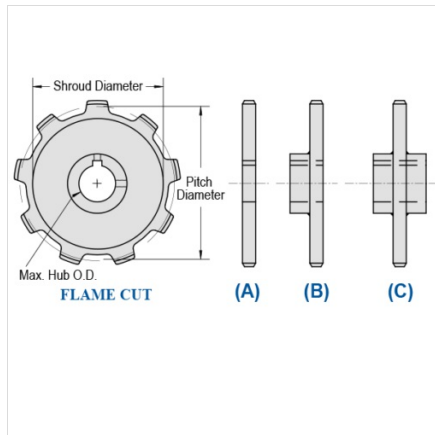

Mac Chain Co. Ltd.

800-663-0072
[UNITED STATES]

800-663-0072
[WESTERN CANADA]

877-833-1653
[EASTERN CANADA]

M662-21

PINTLE CHAIN SPROCKETS > M662 Sprocket

Part Number	Number of Teeth	Pin Style	Pitch Diameter	Shroud Diameter	Tooth Face
M662-21	21	A,B,C	11.16	10.24	3/4