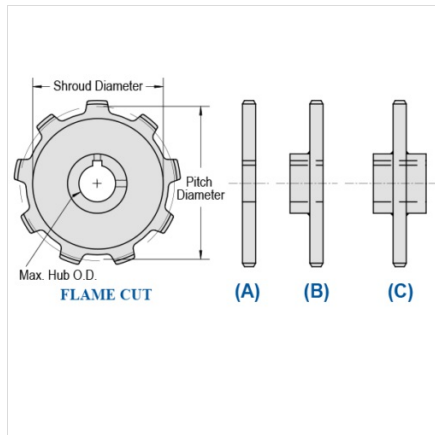

## M662-22

PINTLE CHAIN SPROCKETS > M662 Sprocket

Part Number	Number of Teeth	Pin Style	Pitch Diameter	Shroud Diameter	Tooth Face
M662-22	22	A,B,C	11.69	10.77	3/4

Questions about ordering? Call us!

**WE'RE HERE TO HELP!**  
[www.macchain.com](http://www.macchain.com)  
[ussales@macchain.com](mailto:ussales@macchain.com)