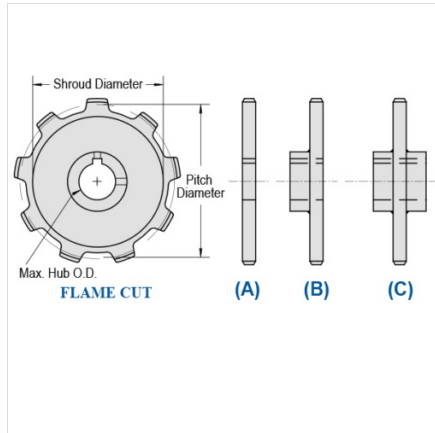

Mac Chain Co. Ltd.

800-663-0072
[UNITED STATES]

800-663-0072
[WESTERN CANADA]

877-833-1653
[EASTERN CANADA]

M662-23

PINTLE CHAIN SPROCKETS > M662 Sprocket

| Part Number | Number of Teeth | Pin Style | Pitch Diameter | Shroud Diameter | Tooth Face |
|-------------|-----------------|-----------|----------------|-----------------|------------|
| M662-23 | 23 | A,B,C | 12.22 | 11.30 | 3/4 |