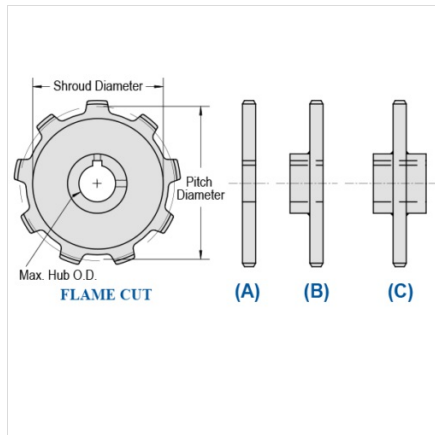

## M662-24

PINTLE CHAIN SPROCKETS > M662 Sprocket

Part Number	Number of Teeth	Pin Style	Pitch Diameter	Shroud Diameter	Tooth Face
M662-24	24	A,B,C	12.75	11.84	3/4

Questions about ordering? Call us!

**WE'RE HERE TO HELP!**  
[www.macchain.com](http://www.macchain.com)  
[ussales@macchain.com](mailto:ussales@macchain.com)