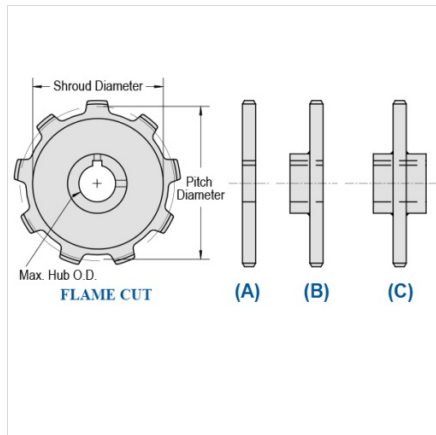

Mac Chain Co. Ltd.

800-663-0072
[UNITED STATES]

800-663-0072
[WESTERN CANADA]

877-833-1653
[EASTERN CANADA]

M662-8

PINTLE CHAIN SPROCKETS > M662 Sprocket

Part Number	Number of Teeth	Pin Style	Pitch Diameter	Shroud Diameter	Tooth Face
M662-8	8	A,B,C	4.35	3.21	3/4