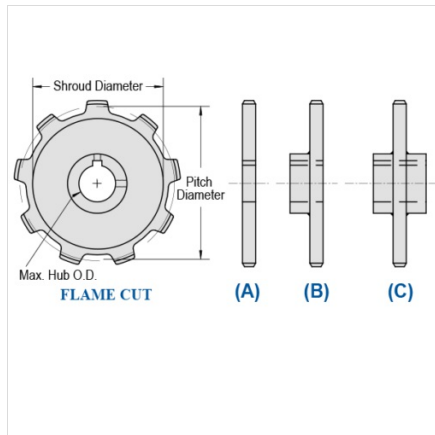

## M662-9

PINTLE CHAIN SPROCKETS > M662 Sprocket

Part Number	Number of Teeth	Pin Style	Pitch Diameter	Shroud Diameter	Tooth Face
M662-9	9	A,B,C	4.87	3.77	3/4

Questions about ordering? Call us!

**WE'RE HERE TO HELP!**  
[www.macchain.com](http://www.macchain.com)  
[ussales@macchain.com](mailto:ussales@macchain.com)