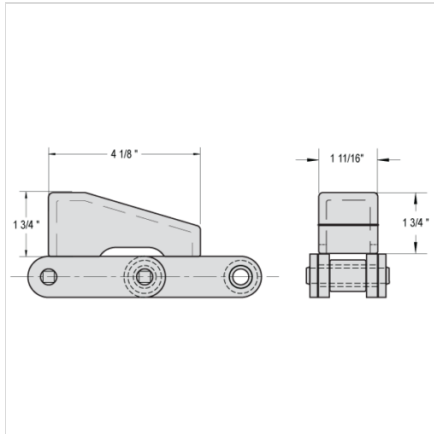

## MAC 327 CAST STEEL PUSHER LUG

ATTACHMENTS > Trimmer Chain Attachments

*Industry: Forest Products*

Mac 327 Cast Steel Pusher Lugs are used in many sawmill applications. The 327 Pusher Lugs are best suited for 81X, 81XHD, 81XXHD, WR78 and LXS882 series chain.