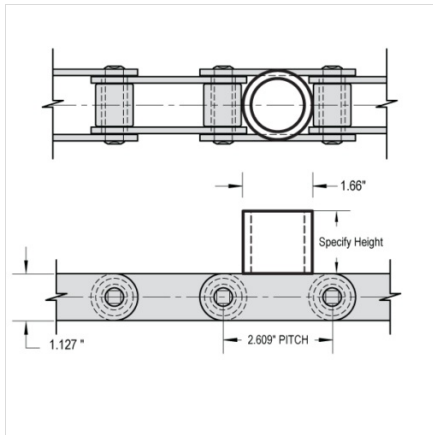

Mac Chain Co. Ltd.

800-663-0072
[UNITED STATES]

800-663-0072
[WESTERN CANADA]

877-833-1653
[EASTERN CANADA]

PIPE PUSHER LUGS-LXS882

ATTACHMENTS > Trimmer Chain Attachments

Industry: Forest Products

- For Chain Numbers: 81X1, 81XHD, 81XXHD, WR78, LXS882

Part Number	Average Pitch
Pipe Pusher Lugs-LXS882	2.609

Questions about ordering? Call us!

WE'RE HERE TO HELP!

www.macchain.com
ussales@macchain.com