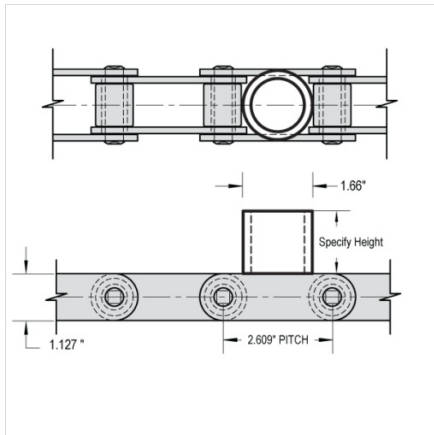

Mac Chain Co. Ltd.

800-663-0072
[UNITED STATES]

800-663-0072
[WESTERN CANADA]

877-833-1653
[EASTERN CANADA]

PIPE PUSHER LUGS-WR78

ATTACHMENTS > Trimmer Chain Attachments

Industry: Forest Products

- For Chain Numbers: 81X1, 81XHD, 81XXHD, WR78, LXS882

Part Number	Average Pitch
Pipe Pusher Lugs-WR78	2.609

Questions about ordering? Call us!

WE'RE HERE TO HELP!

www.macchain.com
ussales@macchain.com