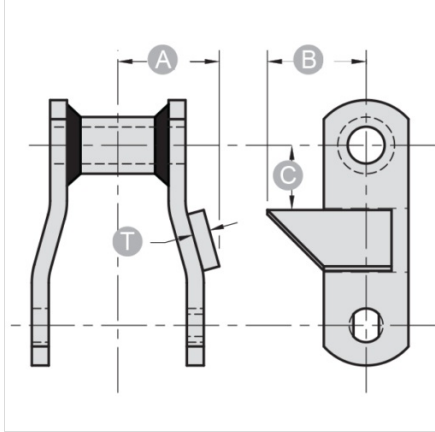

Mac Chain Co. Ltd.

800-663-0072
[UNITED STATES]

800-663-0072
[WESTERN CANADA]

877-833-1653
[EASTERN CANADA]

R1-WR132

ATTACHMENTS > Welded Steel Chain Attachments

Industry: Forest Products

NOTE: All dimensions shown in inches unless noted otherwise.

Part Number	A	B	C	T
R1-WR132	3 3/32	2 1/2	1 1/2	1/2

Questions about ordering? Call us!

WE'RE HERE TO HELP!

www.macchain.com
ussales@macchain.com