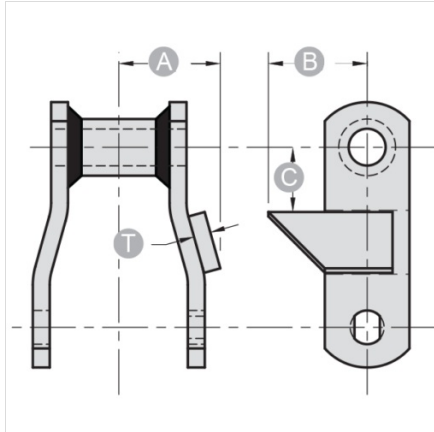

## R1-WR78

ATTACHMENTS > Welded Steel Chain Attachments

Industry: Forest Products

NOTE: All dimensions shown in inches unless noted otherwise.

Part Number	A	B	C	T
R1-WR78	1 1/2	1 9/16	5/8	1/4

Questions about ordering? Call us!