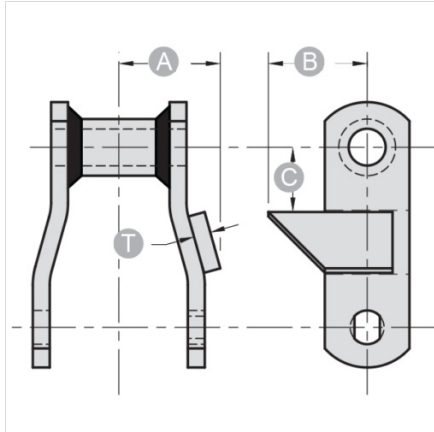

Mac Chain Co. Ltd.

800-663-0072
[UNITED STATES]

800-663-0072
[WESTERN CANADA]

877-833-1653
[EASTERN CANADA]

R1-WR82

ATTACHMENTS > Welded Steel Chain Attachments

Industry: Forest Products

NOTE: All dimensions shown in inches unless noted otherwise.

Part Number	A	B	C	T
R1-WR82	1 5/8	1 3/4	13/16	1/4

Questions about ordering? Call us!

WE'RE HERE TO HELP!

www.macchain.com
ussales@macchain.com