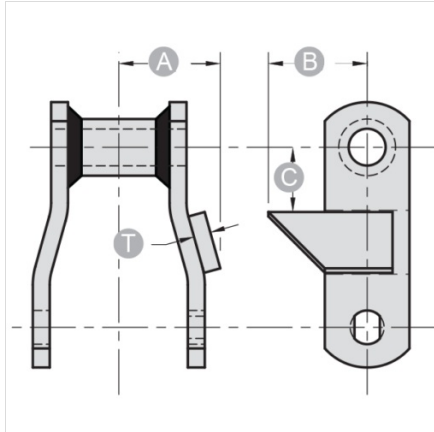

Mac Chain Co. Ltd.

800-663-0072
[UNITED STATES]

800-663-0072
[WESTERN CANADA]

877-833-1653
[EASTERN CANADA]

R2-WR78

ATTACHMENTS > Welded Steel Chain Attachments

Industry: Forest Products

NOTE: All dimensions shown in inches unless noted otherwise.

Part Number	A	B	C	T
R2-WR78	1 1/2	1 9/16	5/8	1/4

Questions about ordering? Call us!

WE'RE HERE TO HELP!
www.macchain.com
ussales@macchain.com