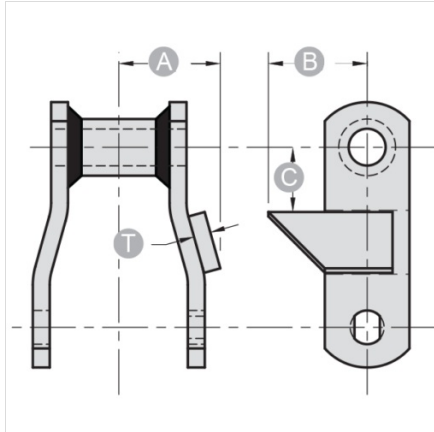

## R2-WR78XHD

ATTACHMENTS > Welded Steel Chain Attachments

Industry: Forest Products

NOTE: All dimensions shown in inches unless noted otherwise.

Part Number	A	B	C	T
R2-WR78XHD	1 3/4	1 9/16	5/8	1/4

Questions about ordering? Call us!