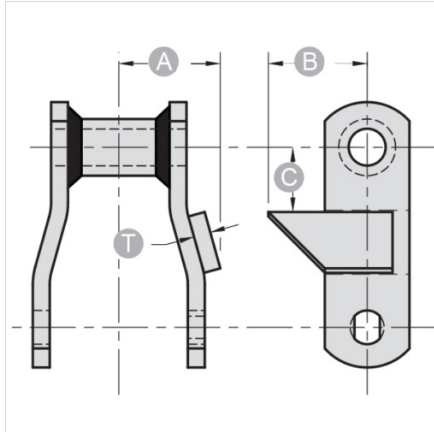

Mac Chain Co. Ltd.

800-663-0072
[UNITED STATES]

800-663-0072
[WESTERN CANADA]

877-833-1653
[EASTERN CANADA]

R2-WR82

ATTACHMENTS > Welded Steel Chain Attachments

Industry: Forest Products

NOTE: All dimensions shown in inches unless noted otherwise.

Part Number	A	B	C	T
R2-WR82	1 5/8	1 3/4	13/16	1/4

Questions about ordering? Call us!

WE'RE HERE TO HELP!
www.macchain.com
ussales@macchain.com