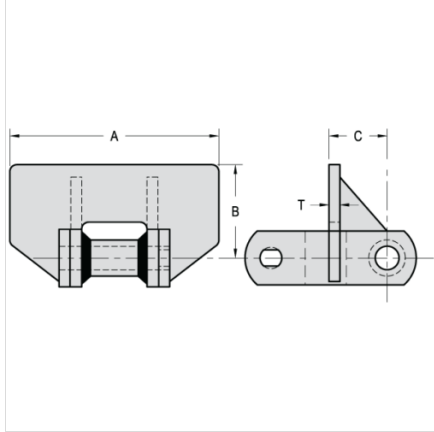

## RF12-WR111

ATTACHMENTS > Welded Steel Chain Attachments

*Industry: Grain Processing, Forest Products*

All dimensions shown in inches unless noted otherwise.

Part Number	A	B	C	T
RF12-WR111	7 3/4	3 1/4	1 1/2	1/2