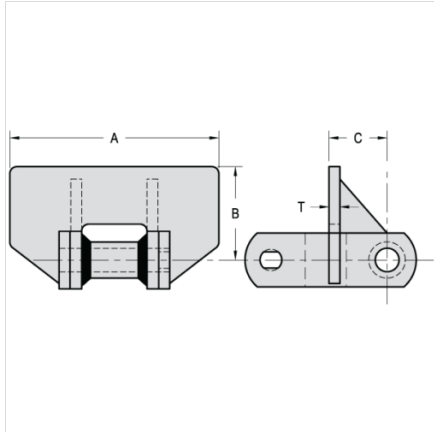

Mac Chain Co. Ltd.

800-663-0072
[UNITED STATES]

800-663-0072
[WESTERN CANADA]

877-833-1653
[EASTERN CANADA]

RF12-WR124

ATTACHMENTS > Welded Steel Chain Attachments

Industry: Grain Processing, Forest Products

All dimensions shown in inches unless noted otherwise.

Part Number	A	B	C	T
RF12-WR124	4 1/4	3 1/4	13/16	3/8

Questions about ordering? Call us!

WE'RE HERE TO HELP!
www.macchain.com
ussales@macchain.com