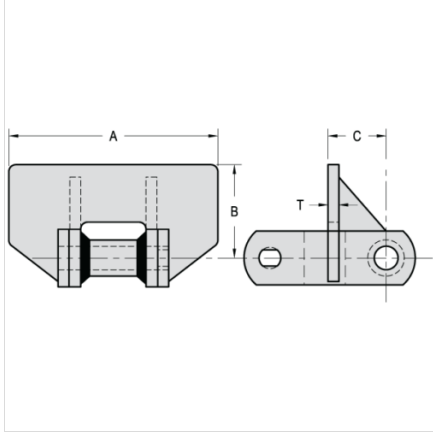

## RF12-WR132

ATTACHMENTS > Welded Steel Chain Attachments

*Industry: Grain Processing, Forest Products*

All dimensions shown in inches unless noted otherwise.

Part Number	A	B	C	T
RF12-WR132	9	3 1/4	1 1/2	3/4