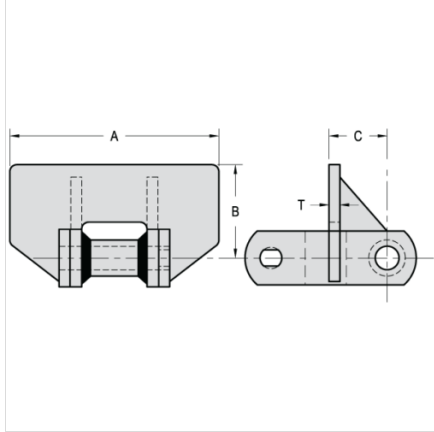

Mac Chain Co. Ltd.

800-663-0072
[UNITED STATES]

800-663-0072
[WESTERN CANADA]

877-833-1653
[EASTERN CANADA]

RF12-WR78XHD

ATTACHMENTS > Welded Steel Chain Attachments

Industry: Grain Processing, Forest Products

All dimensions shown in inches unless noted otherwise.

Part Number	A	B	C	T
RF12-WR78XHD	3	2 11/16	5/8	3/8

Questions about ordering? Call us!

WE'RE HERE TO HELP!

www.macchain.com
ussales@macchain.com