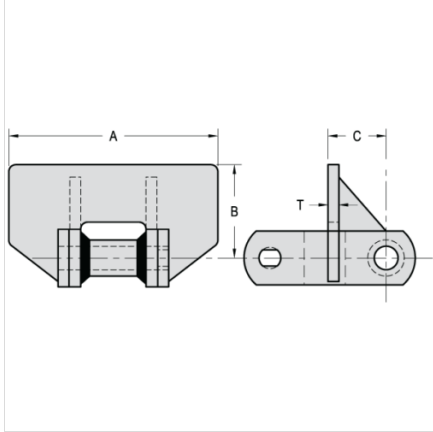

Mac Chain Co. Ltd.

800-663-0072
[UNITED STATES]

800-663-0072
[WESTERN CANADA]

877-833-1653
[EASTERN CANADA]

RF12-WR82XHD

ATTACHMENTS > Welded Steel Chain Attachments

Industry: Grain Processing, Forest Products

All dimensions shown in inches unless noted otherwise.

Part Number	A	B	C	T
RF12-WR82XHD	3 1/4	2 3/4	13/16	3/8

Questions about ordering? Call us!

WE'RE HERE TO HELP!

www.macchain.com
ussales@macchain.com