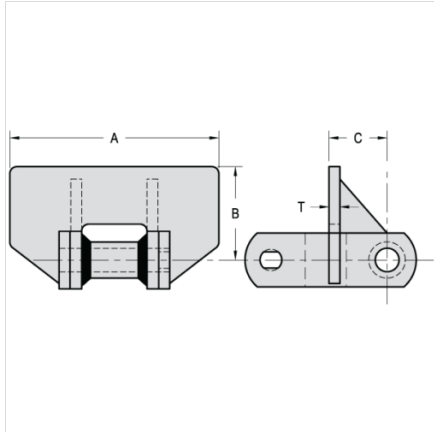

Mac Chain Co. Ltd.

800-663-0072
[UNITED STATES]

800-663-0072
[WESTERN CANADA]

877-833-1653
[EASTERN CANADA]

RF12-WRC111

ATTACHMENTS > Welded Steel Chain Attachments

Industry: Grain Processing, Forest Products

All dimensions shown in inches unless noted otherwise.

Part Number	A	B	C	T
RF12-WRC111	7 3/4	3 1/4	1 1/2	1/2

Questions about ordering? Call us!

WE'RE HERE TO HELP!

www.macchain.com
ussales@macchain.com