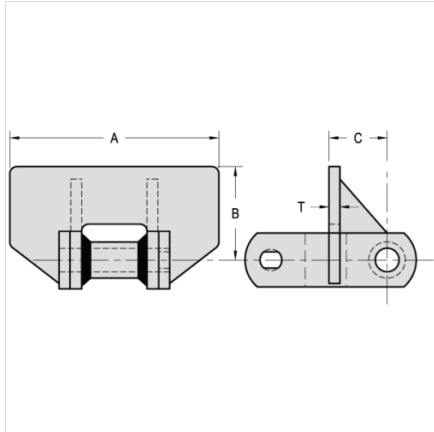

## RF12-WRC132

ATTACHMENTS > Welded Steel Chain Attachments

*Industry: Grain Processing, Forest Products*

All dimensions shown in inches unless noted otherwise.

Part Number	A	B	C	T
RF12-WRC132	9	3 1/4	1 1/2	3/4