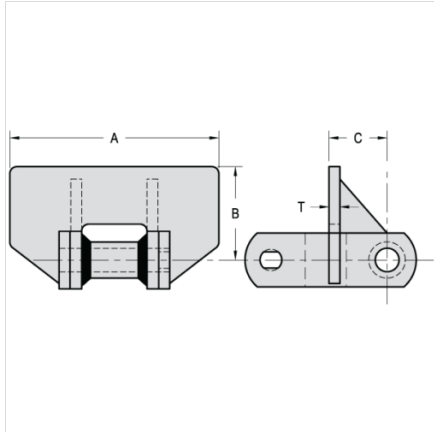

## RF12-WRC150

ATTACHMENTS > Welded Steel Chain Attachments

*Industry: Grain Processing, Forest Products*

All dimensions shown in inches unless noted otherwise.

Part Number	A	B	C	T
RF12-WRC150	9	3 1/2	1 1/2	3/4