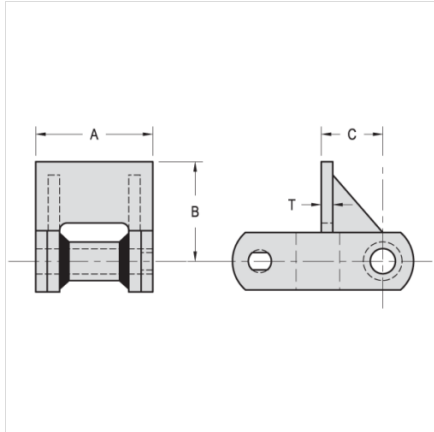

## RF2-WR124

ATTACHMENTS > Welded Steel Chain Attachments

*Industry: Grain Processing, Forest Products*

All dimensions shown in inches unless noted otherwise.

Part Number	A	B	C	T
RF2-WR124	4 1/4	3 1/4	13/16	3/8