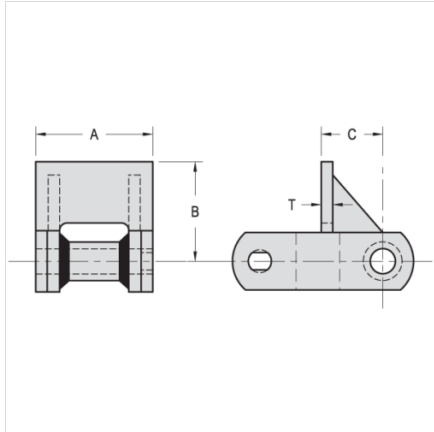

Mac Chain Co. Ltd.

800-663-0072
[UNITED STATES]

800-663-0072
[WESTERN CANADA]

877-833-1653
[EASTERN CANADA]

RF2-WR131

ATTACHMENTS > Welded Steel Chain Attachments

Industry: Grain Processing, Forest Products

All dimensions shown in inches unless noted otherwise.

Part Number	A	B	C	T
RF2-WR131	6 1/2	3 1/4	1 1/2	1/2

Questions about ordering? Call us!

WE'RE HERE TO HELP!
www.macchain.com
ussales@macchain.com