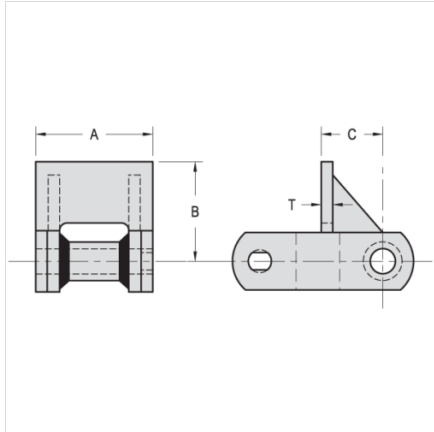

## RF2-WR132

ATTACHMENTS > Welded Steel Chain Attachments

*Industry: Grain Processing, Forest Products*

All dimensions shown in inches unless noted otherwise.

Part Number	A	B	C	T
RF2-WR132	9	3 1/4	1 1/2	3/4