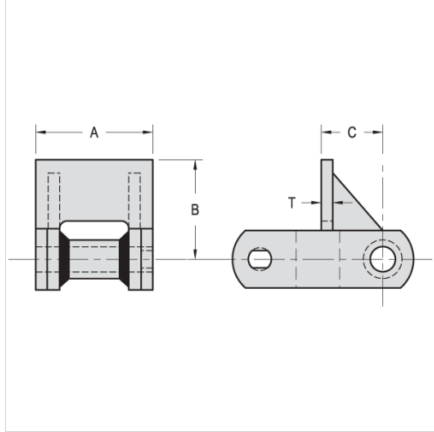

## RF2-WR82XHD

ATTACHMENTS > Welded Steel Chain Attachments

*Industry: Grain Processing, Forest Products*

All dimensions shown in inches unless noted otherwise.

Part Number	A	B	C	T
RF2-WR82XHD	3 1/4	2 3/4	13/16	3/8