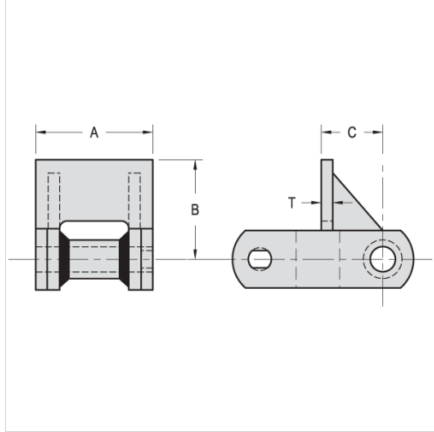

Mac Chain Co. Ltd.

800-663-0072
[UNITED STATES]

800-663-0072
[WESTERN CANADA]

877-833-1653
[EASTERN CANADA]

RF2-WRC111

ATTACHMENTS > Welded Steel Chain Attachments

Industry: Grain Processing, Forest Products

All dimensions shown in inches unless noted otherwise.

Part Number	A	B	C	T
RF2-WRC111	7 3/4	3 1/4	1 1/2	1/2

Questions about ordering? Call us!

WE'RE HERE TO HELP!

www.macchain.com
ussales@macchain.com