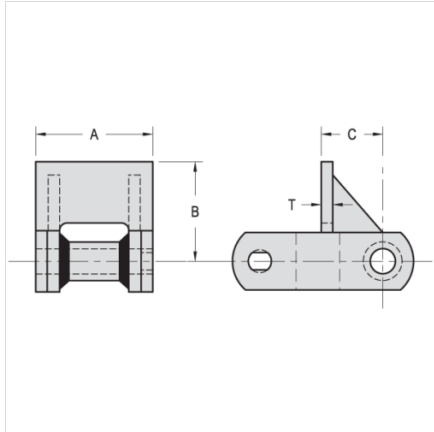

Mac Chain Co. Ltd.

800-663-0072
[UNITED STATES]

800-663-0072
[WESTERN CANADA]

877-833-1653
[EASTERN CANADA]

RF2-WRC132

ATTACHMENTS > Welded Steel Chain Attachments

Industry: Grain Processing, Forest Products

All dimensions shown in inches unless noted otherwise.

Part Number	A	B	C	T
RF2-WRC132	9	3 1/4	1 1/2	3/4

Questions about ordering? Call us!

WE'RE HERE TO HELP!

www.macchain.com
ussales@macchain.com