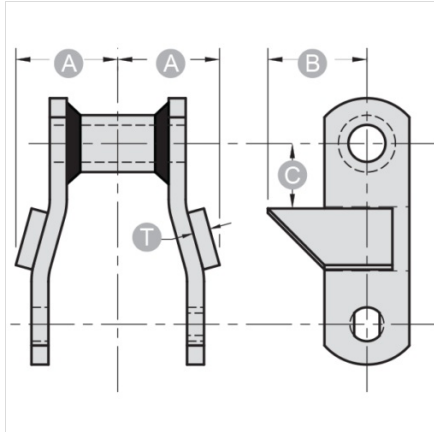

Mac Chain Co. Ltd.

800-663-0072
[UNITED STATES]

800-663-0072
[WESTERN CANADA]

877-833-1653
[EASTERN CANADA]

RR1-WR124

ATTACHMENTS > Welded Steel Chain Attachments

Industry: Forest Products

NOTE: All dimensions shown in inches unless noted otherwise.

Part Number	A	B	C	T
RR1-WR124	2 5/32	1 7/8	1 1/2	3/8

Questions about ordering? Call us!

WE'RE HERE TO HELP!

www.macchain.com
ussales@macchain.com