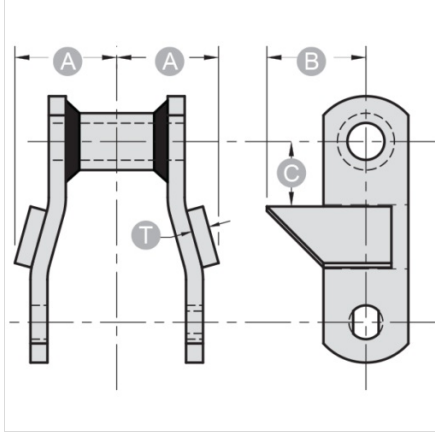

Mac Chain Co. Ltd.

800-663-0072
[UNITED STATES]

800-663-0072
[WESTERN CANADA]

877-833-1653
[EASTERN CANADA]

RR1-WR132

ATTACHMENTS > Welded Steel Chain Attachments

Industry: Forest Products

NOTE: All dimensions shown in inches unless noted otherwise.

Part Number	A	B	C	T
RR1-WR132	3 3/32	2 1/2	1 1/2	1/2

Questions about ordering? Call us!

WE'RE HERE TO HELP!

www.macchain.com
ussales@macchain.com