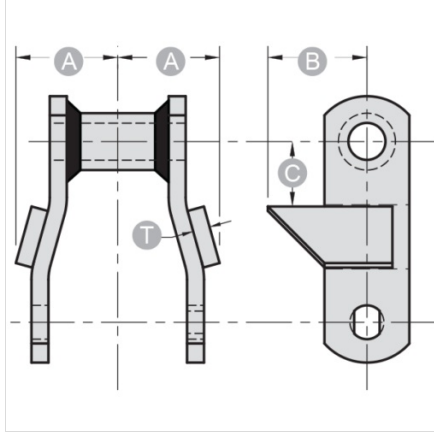

Mac Chain Co. Ltd.

800-663-0072
[UNITED STATES]

800-663-0072
[WESTERN CANADA]

877-833-1653
[EASTERN CANADA]

RR1-WR82

ATTACHMENTS > Welded Steel Chain Attachments

Industry: Forest Products

NOTE: All dimensions shown in inches unless noted otherwise.

Part Number	A	B	C	T
RR1-WR82	1 5/8	1 3/4	13/16	1/4

Questions about ordering? Call us!

WE'RE HERE TO HELP!

www.macchain.com
ussales@macchain.com