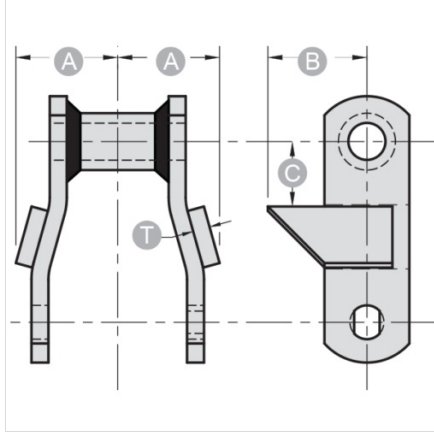

## RR2-WR82XHD

ATTACHMENTS > Welded Steel Chain Attachments

Industry: Forest Products

NOTE: All dimensions shown in inches unless noted otherwise.

Part Number	A	B	C	T
RR2-WR82XHD	1 15/16	2 1/16	13/16	3/8

Questions about ordering? Call us!