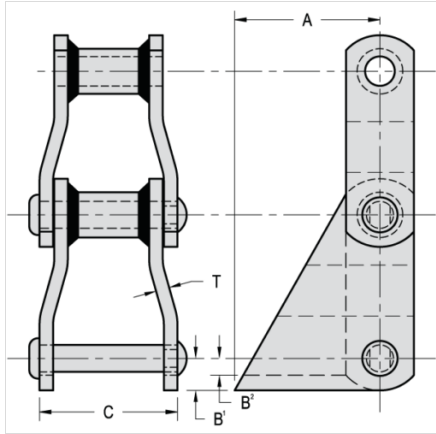

Mac Chain Co. Ltd.

800-663-0072
[UNITED STATES]

800-663-0072
[WESTERN CANADA]

877-833-1653
[EASTERN CANADA]

S1-WR124XHD

ATTACHMENTS > Welded Steel Chain Attachments

Industry: Forest Products

All dimensions shown in inches unless noted otherwise.

Part Number	A	B1	B2	C	T
S1-WR124XHD	3 3/4	1 1/8	7/8	4 1/8	1/2

Questions about ordering? Call us!

WE'RE HERE TO HELP!

www.macchain.com
ussales@macchain.com