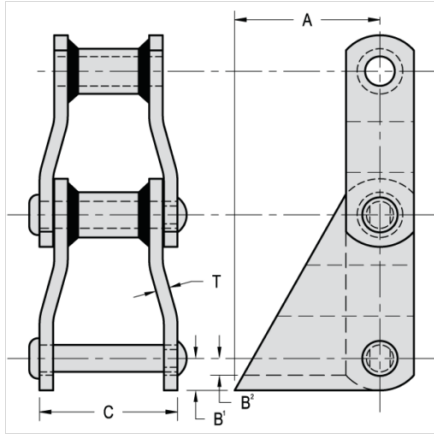

Mac Chain Co. Ltd.

800-663-0072
[UNITED STATES]

800-663-0072
[WESTERN CANADA]

877-833-1653
[EASTERN CANADA]

S2-WR124

ATTACHMENTS > Welded Steel Chain Attachments

Industry: Forest Products

All dimensions shown in inches unless noted otherwise.

Part Number	A	B1	B2	C	T
S2-WR124	3 3/4	7/8	11/16	3 5/8	3/8

Questions about ordering? Call us!

WE'RE HERE TO HELP!

www.macchain.com
ussales@macchain.com