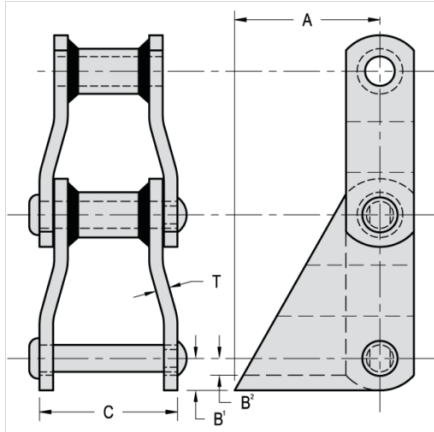

Mac Chain Co. Ltd.

800-663-0072
[UNITED STATES]

800-663-0072
[WESTERN CANADA]

877-833-1653
[EASTERN CANADA]

S2-WR124XHD

ATTACHMENTS > Welded Steel Chain Attachments

Industry: Forest Products

All dimensions shown in inches unless noted otherwise.

Part Number	A	B1	B2	C	T
S2-WR124XHD	3 3/4	1 1/8	7/8	4 1/8	1/2

Questions about ordering? Call us!

WE'RE HERE TO HELP!

www.macchain.com
ussales@macchain.com