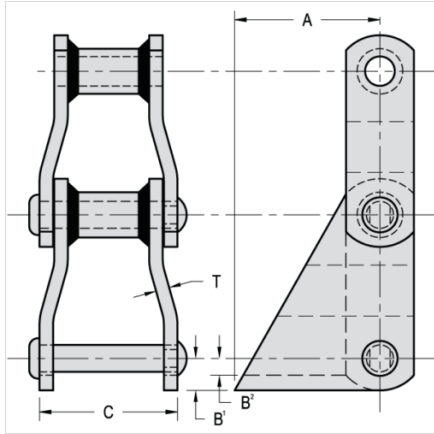

Mac Chain Co. Ltd.

800-663-0072
[UNITED STATES]

800-663-0072
[WESTERN CANADA]

877-833-1653
[EASTERN CANADA]

S2-WR132

ATTACHMENTS > Welded Steel Chain Attachments

Industry: Forest Products

All dimensions shown in inches unless noted otherwise.

Part Number	A	B1	B2	C	T
S2-WR132	5	1 1/8	7/8	5 7/16	1/2

Questions about ordering? Call us!

WE'RE HERE TO HELP!

www.macchain.com
ussales@macchain.com