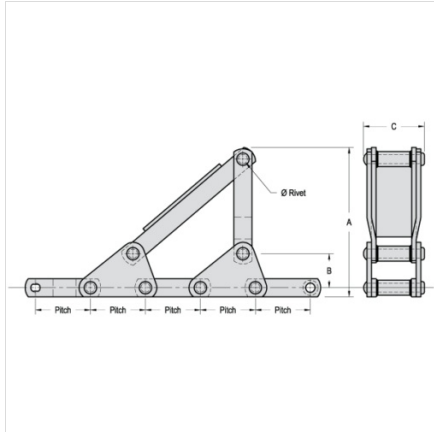

Mac Chain Co. Ltd.

800-663-0072
[UNITED STATES]

800-663-0072
[WESTERN CANADA]

877-833-1653
[EASTERN CANADA]

SIDE LIFT LOG CHAIR ASSEMBLY-WR106

ATTACHMENTS > Chain and Attachments

Industry: Forest Products

All dimensions shown in inches unless noted otherwise.

Part Number	Average Pitch	A	B	C	Ø Rivet
Side Lift Log Chair Assembly-WR106	6.000	12-20	3 3/4	4 1/4	3/4

Questions about ordering? Call us!

WE'RE HERE TO HELP!

www.macchain.com
ussales@macchain.com