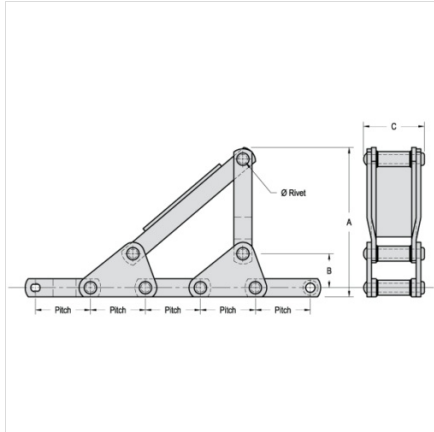

Mac Chain Co. Ltd.

800-663-0072
[UNITED STATES]

800-663-0072
[WESTERN CANADA]

877-833-1653
[EASTERN CANADA]

SIDE LIFT LOG CHAIR ASSEMBLY-WR124

ATTACHMENTS > Chain and Attachments

Industry: Forest Products

All dimensions shown in inches unless noted otherwise.

Part Number	Average Pitch	A	B	C	Ø Rivet
Side Lift Log Chair Assembly-WR124	4.000	10-18	2 7/8	4 1/4	3/4

Questions about ordering? Call us!

WE'RE HERE TO HELP!

www.macchain.com
ussales@macchain.com