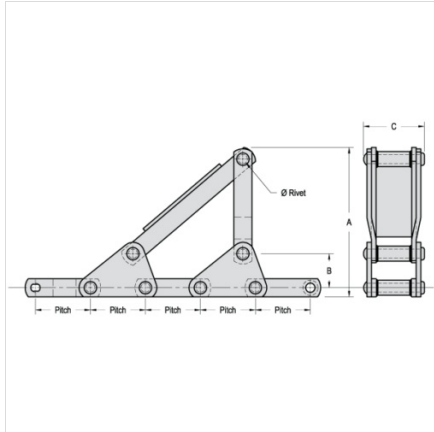

## SIDE LIFT LOG CHAIR ASSEMBLY-WR124XHD

ATTACHMENTS > Chain and Attachments

Industry: Forest Products

All dimensions shown in inches unless noted otherwise.

Part Number	Average Pitch	A	B	C	Ø Rivet
Side Lift Log Chair Assembly-WR124XHD	4.050	12-18	3	4.78	1