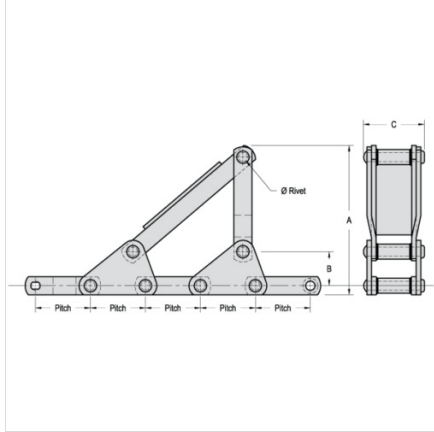

Mac Chain Co. Ltd.

800-663-0072
[UNITED STATES]

800-663-0072
[WESTERN CANADA]

877-833-1653
[EASTERN CANADA]

SIDE LIFT LOG CHAIR ASSEMBLY-WR132

ATTACHMENTS > Chain and Attachments

Industry: Forest Products

All dimensions shown in inches unless noted otherwise.

Part Number	Average Pitch	A	B	C	Ø Rivet
Side Lift Log Chair Assembly-WR132	6.050	12-24	3 3/4	6 1/4	1

Questions about ordering? Call us!

WE'RE HERE TO HELP!

www.macchain.com
ussales@macchain.com