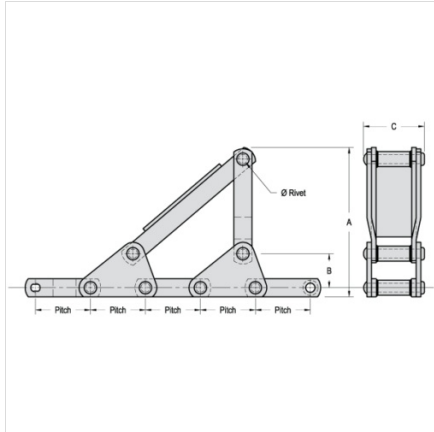

## SIDE LIFT LOG CHAIR ASSEMBLY-WR132XHD

ATTACHMENTS > Chain and Attachments

Industry: Forest Products

All dimensions shown in inches unless noted otherwise.

Part Number	Average Pitch	A	B	C	Ø Rivet
Side Lift Log Chair Assembly-WR132XHD	6.050	12-24	3 3/4	6 3/4	1