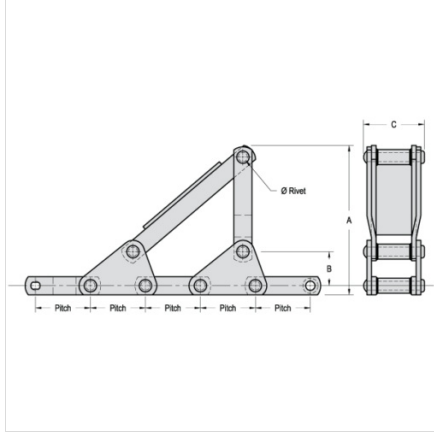

Mac Chain Co. Ltd.

800-663-0072
[UNITED STATES]

800-663-0072
[WESTERN CANADA]

877-833-1653
[EASTERN CANADA]

SIDE LIFT LOG CHAIR ASSEMBLY-WR157

ATTACHMENTS > Chain and Attachments

Industry: Forest Products

All dimensions shown in inches unless noted otherwise.

Part Number	Average Pitch	A	B	C	Ø Rivet
Side Lift Log Chair Assembly-WR157	6.050	12-30	4	6 3/4	1 1/8

Questions about ordering? Call us!

WE'RE HERE TO HELP!

www.macchain.com
ussales@macchain.com