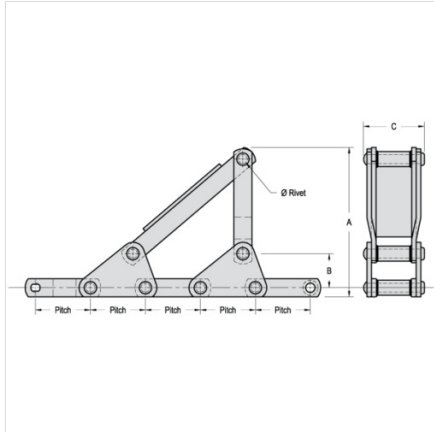

Mac Chain Co. Ltd.

800-663-0072
[UNITED STATES]

800-663-0072
[WESTERN CANADA]

877-833-1653
[EASTERN CANADA]

SIDE LIFT LOG CHAIR ASSEMBLY-WR82

ATTACHMENTS > Chain and Attachments

Industry: Forest Products

All dimensions shown in inches unless noted otherwise.

Part Number	Average Pitch	A	B	C	Ø Rivet
Side Lift Log Chair Assembly-WR82	3.075	10-14	1 7/8	3 5/16	9/16

Questions about ordering? Call us!

WE'RE HERE TO HELP!

www.macchain.com
ussales@macchain.com